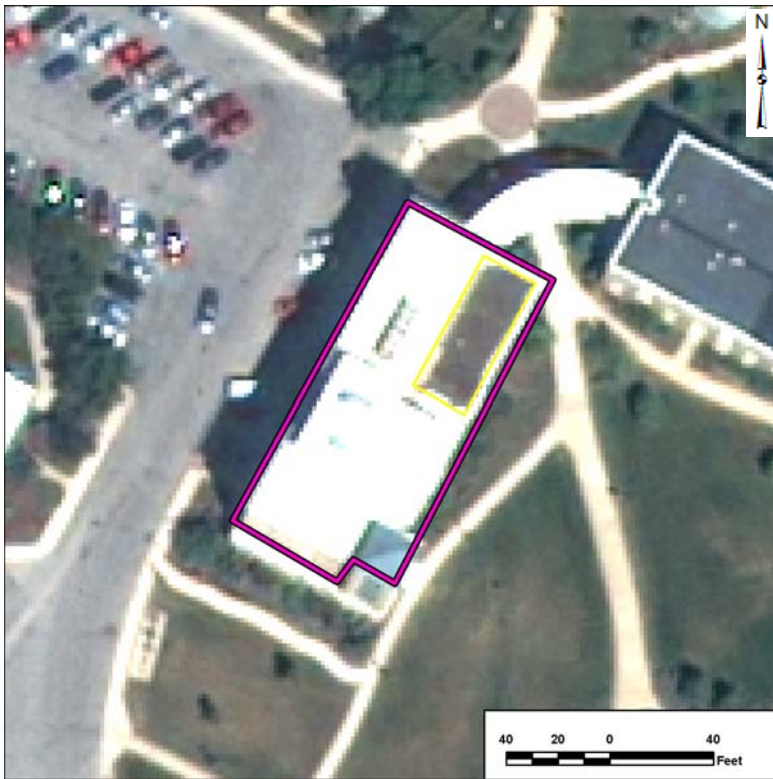

Vegetated Roof Factsheet

Address: 3700 W 103RD STREET - DORM #2

Location Overview Map

Image Date: August 01, 2010

Total Roof sq. ft: 9,039

Vegetated Roof sq. ft: 1,297

% Vegetated Roof sq. ft: 14