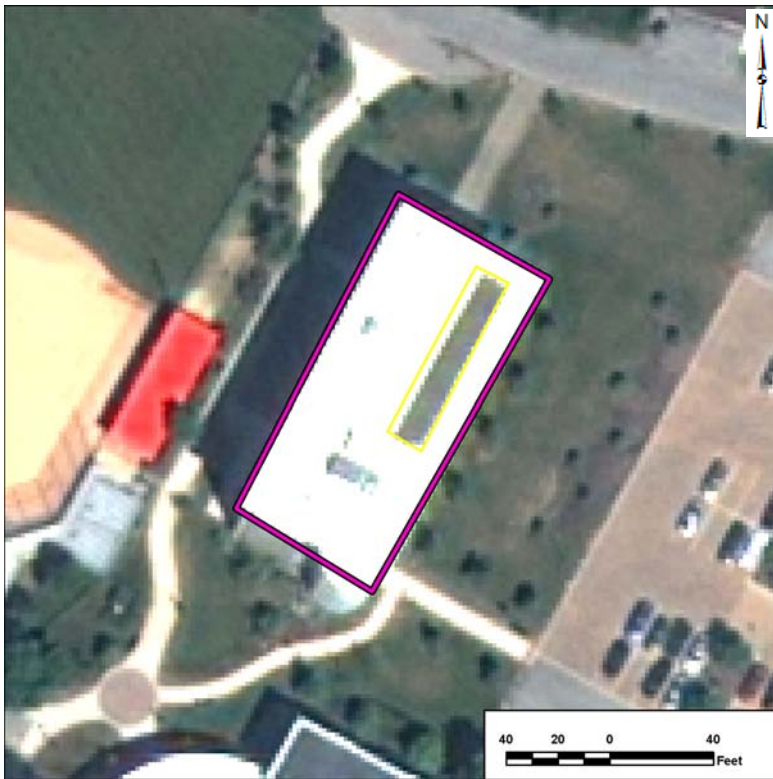

Vegetated Roof Factsheet

Address: 3700 W 103RD STREET - DORM #1

Location Overview Map

Image Date: August 01, 2010

Total Roof sq. ft: 8,839

Vegetated Roof sq. ft: 1,055

% Vegetated Roof sq. ft: 12