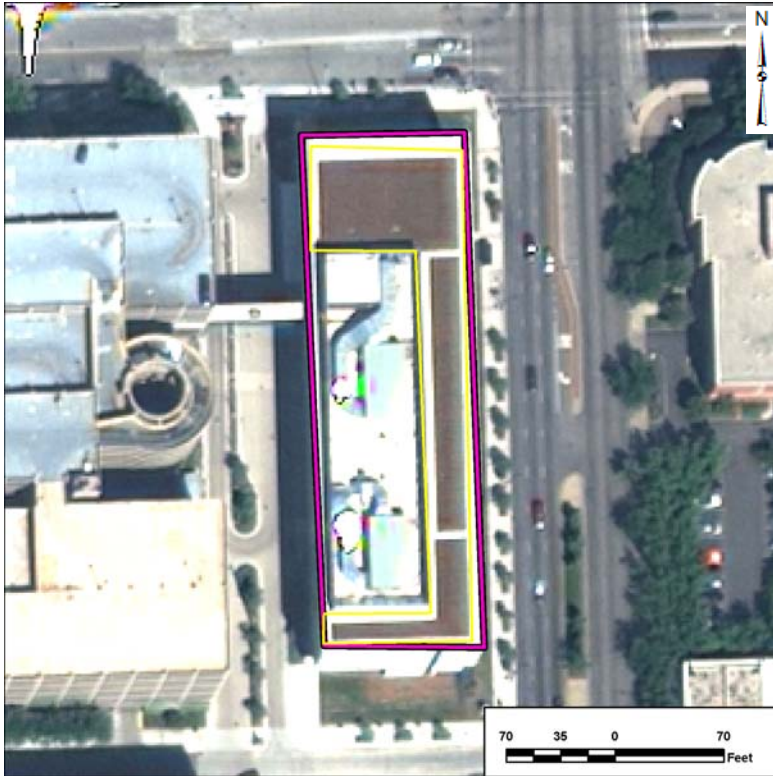

Vegetated Roof Factsheet

Address: 1611 W HARRISON STREET

Location Overview Map

Image Date: August 01, 2010

Total Roof sq. ft: 34,422

Vegetated Roof sq. ft: 14,971

% Vegetated Roof sq. ft: 43