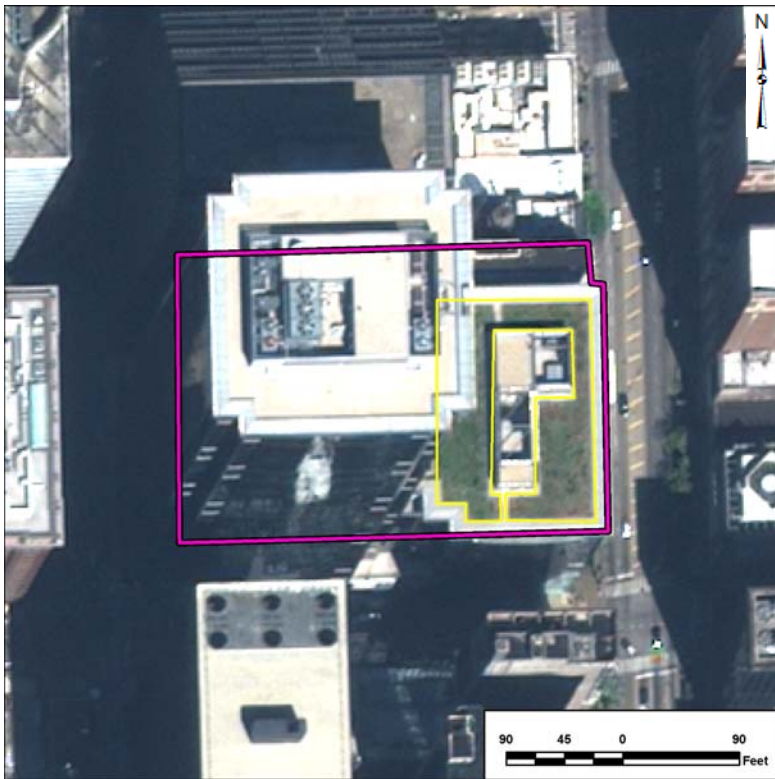

Vegetated Roof Factsheet

Address: 131 S DEARBORN STREET

Location Overview Map

Image Date: August 01, 2010

Total Roof sq. ft: 73,279

Vegetated Roof sq. ft: 14,570

% Vegetated Roof sq. ft: 20