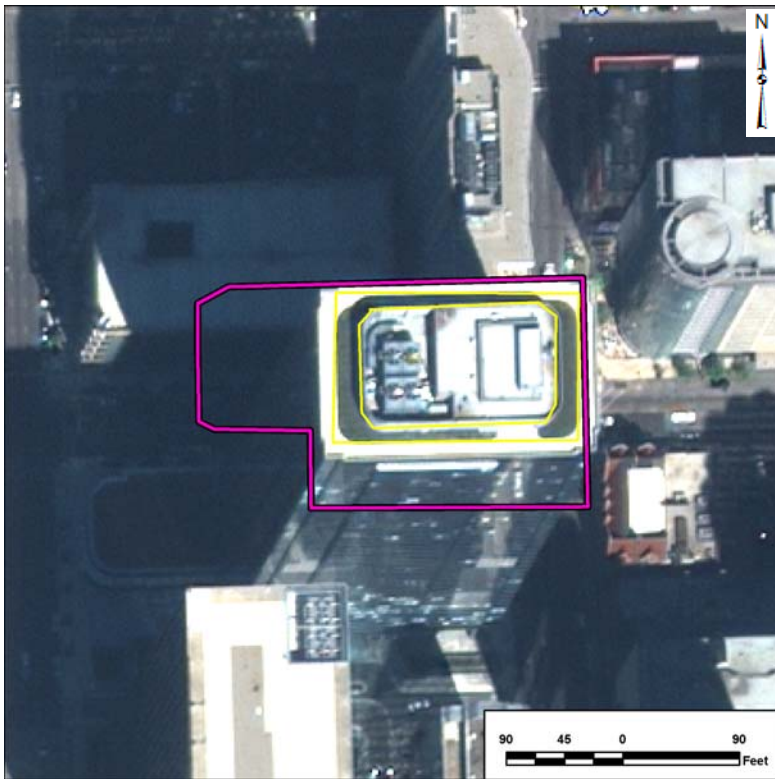

Vegetated Roof Factsheet

Address: 353 N CLARK STREET

Location Overview Map

Image Date: August 01, 2010

Total Roof sq. ft: 46,512

Vegetated Roof sq. ft: 7,991

% Vegetated Roof sq. ft: 17