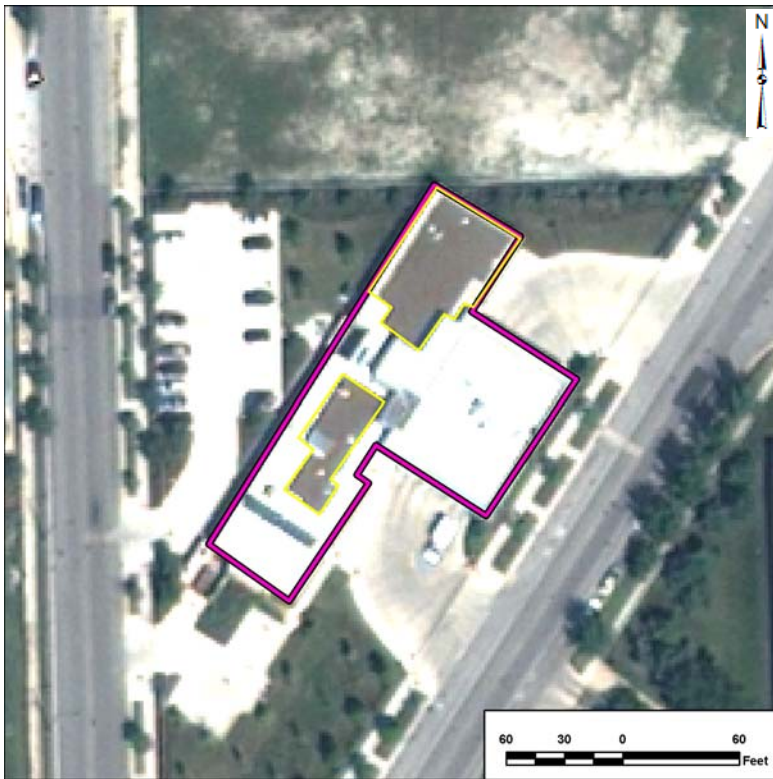

Vegetated Roof Factsheet

Address: 1360 S BLUE ISLAND AVENUE

Location Overview Map

Image Date: August 01, 2010

Total Roof sq. ft: 16,554

Vegetated Roof sq. ft: 4,877

% Vegetated Roof sq. ft: 29