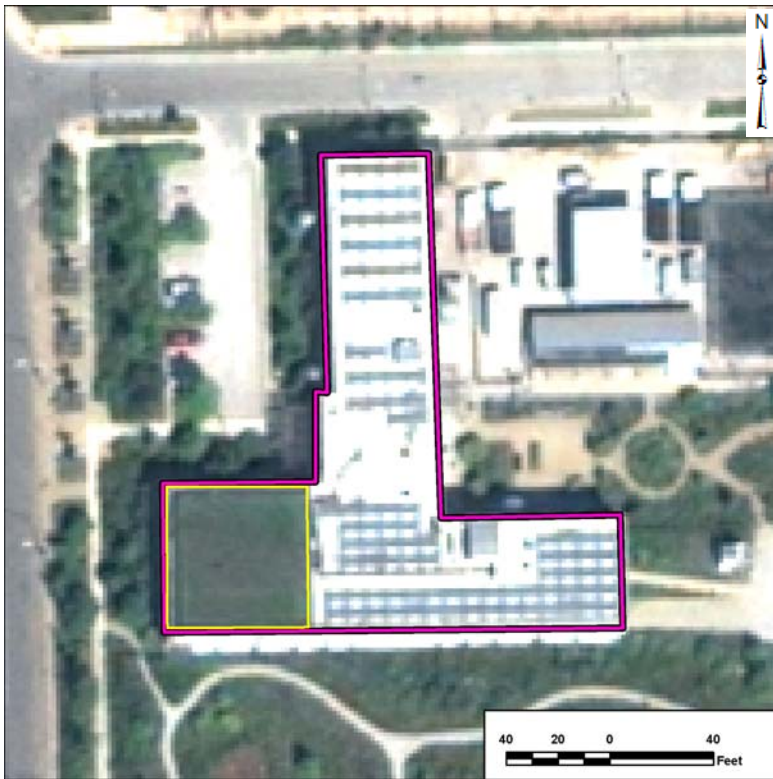

Vegetated Roof Factsheet

Address: 445 N SACRAMENTO BOULEVARD

Location Overview Map

Image Date: August 01, 2010

Total Roof sq. ft: 14,733

Vegetated Roof sq. ft: 2,962

% Vegetated Roof sq. ft: 20